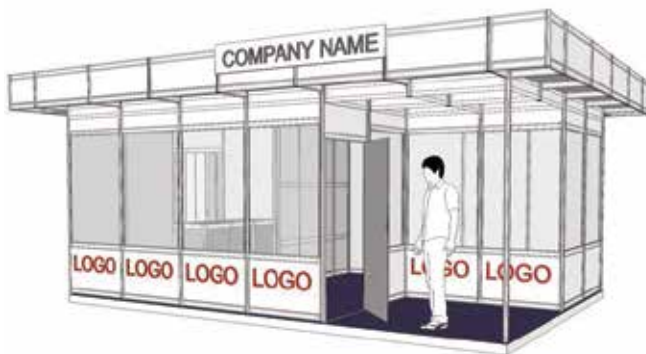

The customized stand is built up based on a commonly agreed structure

The structures available:

- Modular structure
- Stage structure
- Ready built wooden lodge

*) personalized offer depending on area

Cod: 08

Renting exhibition tent (5x5x2,5 m)