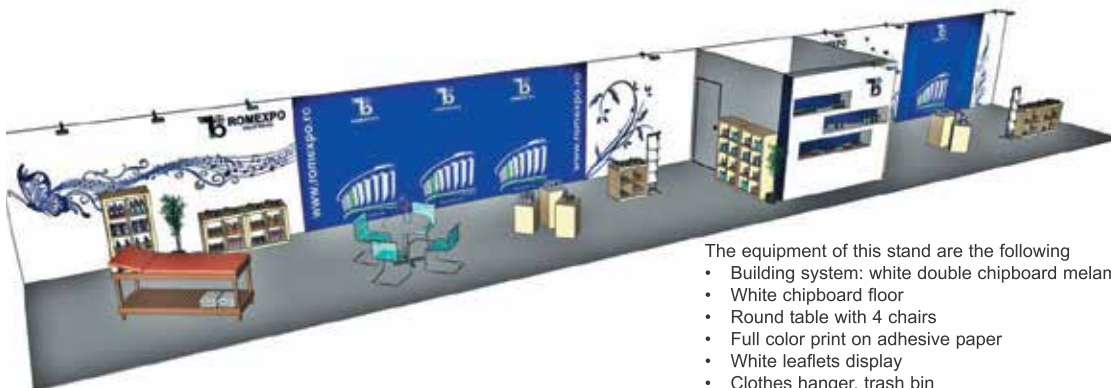

Cod: 01

Renting Indoor Standard Stand

- Walls on the outline (except the opened sides) from panels and modular structure (L panel = 1 m / H panel = 2,5 m / open H = 2,3 m)
- Carpet – one use only
- Fascia board with company name, on the open sides of the stand
- Electrical connection 230V/3kW.
- The stand also includes 1 sqm office (with 1 curtain, 1 pannel, 1 clothes hanger).

*) personalized offer depending on area

Cod: 05

Renting Stand PREMIUM

The equipment of this stand are the following

- Building system: white double chipboard melamine
- White chipboard floor
- Round table with 4 chairs
- Full color print on adhesive paper
- White leaflets display
- Clothes hanger, trash bin
- Ornamental plants
- Electrical connection 230V/3kW

*) personalized offer depending on area

All2Print Show**4th - 7th OCTOBER 2023****ROMEXPO****Cod: 06****Renting Outdoor Standard Stand**

- Walls on the outline, platform/stage, roof
- Carpet – one use only
- Fascia board with company name, on the main side of the booth
- Power panel 230V/3kW
- 1 table, 3 chairs, 1 garbage bin, 1 spotlights/4sqm, 1 plug
- The stand also includes 1 sqm office (with 1 curtain, 1 pannel, 1 clothes hanger)