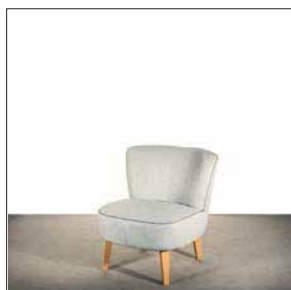

The shown product prices are preliminary and subject to change

Jim armchair - gray EUR:60
Code: 025.010.010.060
(60 x 60 x 75 cm)